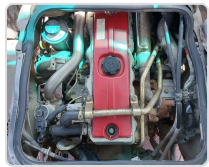

TOYOTA COASTER
Stock ID 023103

Registration Year: 2005
Manufacture Year: 2005

Vehicle Specifications

| | | | | | | | |
|-----------------------|------|------------------------|---------------|--------------------|-------------------|------------------|--------|
| Model: | | Chassis No: | XZB50-0001401 | Grade: | | Fuel: | Diesel |
| Engine: | N04C | Drive Train: | 2WD | Dimensions: | 37 M ³ | Shape: | BUS |
| Engine No: | 2023 | Transmission: | MT | Mileage: | 355566 | Capacity: | 4000cc |
| Ext. Color: | | Weight (kg): | | Seats: | 29 | Color: | |
| Certification: | | Classification: | | Exterior: | WHITE BLUE | Interior: | BEIGE |

Vehicle images

Vehicle Options

| | | | | | | | |
|---------------------|------------|-------------------|------------|-----------------|------------------------|----------------|------------|
| Pwr Steering | <i>Yes</i> | Pwr Wind | | Pwr Mirrors | Center Lock | Air Cond | <i>Yes</i> |
| Reverse Camera | | Pwr Slide Door | | Easy Closer | Cruise Control | ABS | |
| Air Bag | | Fog Lamps | | HID Head Lamps | LED Head Lamps | Spare Key | |
| Remote Key | | Push Start | | Seat Heater | Pwr Seat | Leather Seat | |
| Floor Mat | | Sun Roof | | Alloy Wheels | Grill Guard | Rear Wiper | |
| Rear Spoiler | | Stereo (FULL) | | Navi/TV | CD Player | Car MD | |
| AUX | | Spare Tire | | Spare Tire Case | Puncture Repairing Kit | Tool | |
| Jack | | Operators Manual | | Maint. Record | 360 Degree Camera | AM/FM Radio | <i>Yes</i> |
| 4WD | | 2WD | <i>Yes</i> | Back Tire | TV | Body Kit | |
| Side Skirts | | Front Lip Spoiler | | Turbo | Side Airbag | Wheel Spanner | |
| ESC | | Keyless Entry | | Front Airbags | Climate Control | Premium Lights | |
| Premium Wheels/Rims | | Premium Paint | | Racing Seats | Performance Tyres | | |