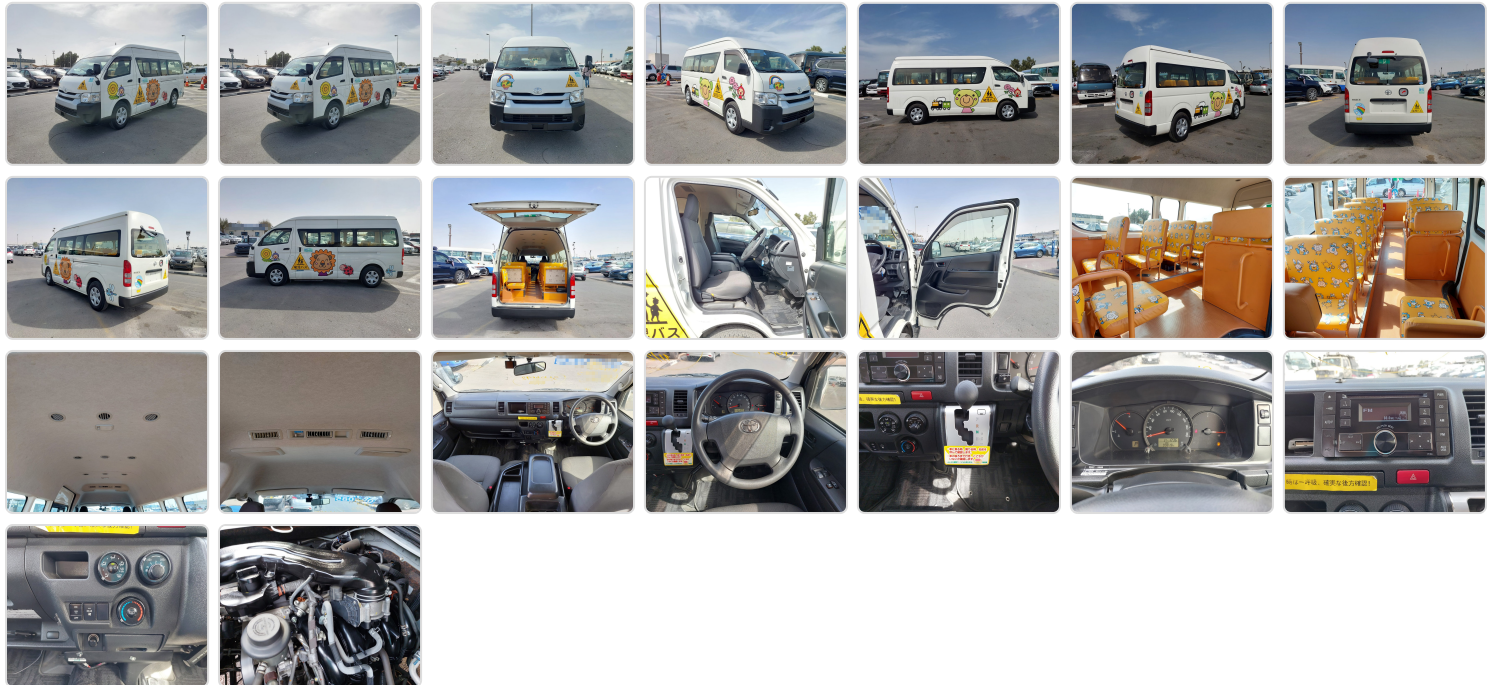

TOYOTA HIACE VAN
Stock ID 042304

Registration Year: 2015
Manufacture Year: 2015

Vehicle Specifications

Model:		Chassis No:	TRH223-6161832	Grade:		Fuel:	Petrol
Engine:	2TR	Drive Train:	2WD	Dimensions:	24 M ³	Shape:	VAN
Engine No:	2023	Transmission:	AT	Mileage:	99819	Capacity:	2700cc
Ext. Color:		Weight (kg):		Seats:	2	Color:	
Certification:		Classification:		Exterior:	WHITE	Interior:	GRAY

Vehicle images

Vehicle Options

Pwr Steering	Yes	Pwr Wind	Yes	Pwr Mirrors	Center Lock	Yes	Air Cond	Yes
Reverse Camera		Pwr Slide Door		Easy Closer	Cruise Control		ABS	
Air Bag	Yes	Fog Lamps		HID Head Lamps	LED Head Lamps		Spare Key	
Remote Key		Push Start		Seat Heater	Pwr Seat		Leather Seat	
Floor Mat		Sun Roof		Alloy Wheels	Grill Guard		Rear Wiper	
Rear Spoiler		Stereo (FULL)		Navi/TV	CD Player		Car MD	
AUX		Spare Tire	Yes	Spare Tire Case	Puncture Repairing Kit		Tool	
Jack		Operators Manual		Maint. Record	360 Degree Camera		AM/FM Radio	Yes
4WD		2WD	Yes	Back Tire	TV		Body Kit	
Side Skirts		Front Lip Spoiler		Turbo	Side Airbag		Wheel Spanner	
ESC		Keyless Entry		Front Airbags	Climate Control		Premium Lights	
Premium Wheels/Rims		Premium Paint		Racing Seats	Performance Tyres			