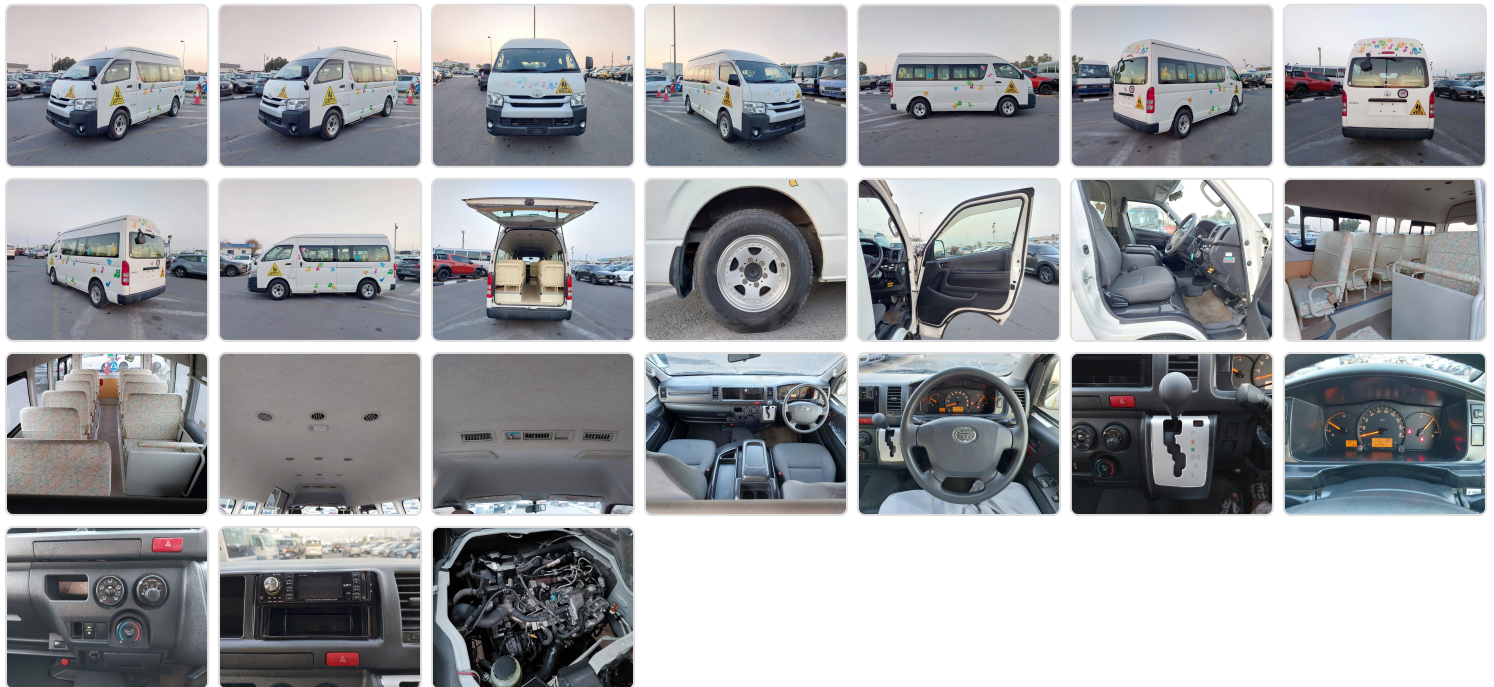

TOYOTA HIACE VAN
Stock ID 326415

Registration Year: 2014
Manufacture Year: 2014

Vehicle Specifications

Model:		Chassis No:	KDH223-0019570	Grade:		Fuel:	Diesel
Engine:	1KD	Drive Train:	2WD	Dimensions:	24 M ³	Shape:	VAN
Engine No:	2023	Transmission:	AT	Mileage:	141437	Capacity:	3000cc
Ext. Color:		Weight (kg):		Seats:	2	Color:	
Certification:		Classification:		Exterior:	WHITE	Interior:	GRAY

Vehicle images

Vehicle Options

Pwr Steering	<i>Yes</i>	Pwr Wind	<i>Yes</i>	Pwr Mirrors	Center Lock	<i>Yes</i>	Air Cond	<i>Yes</i>
Reverse Camera		Pwr Slide Door		Easy Closer	Cruise Control		ABS	
Air Bag	<i>Yes</i>	Fog Lamps		HID Head Lamps	LED Head Lamps		Spare Key	
Remote Key		Push Start		Seat Heater	Pwr Seat		Leather Seat	
Floor Mat		Sun Roof		Alloy Wheels	Grill Guard		Rear Wiper	
Rear Spoiler		Stereo (FULL)		Navi/TV	CD Player		Car MD	
AUX		Spare Tire		Spare Tire Case	Puncture Repairing Kit		Tool	
Jack		Operators Manual		Maint. Record	360 Degree Camera		AM/FM Radio	<i>Yes</i>
4WD		2WD	<i>Yes</i>	Back Tire	TV		Body Kit	
Side Skirts		Front Lip Spoiler		Turbo	Side Airbag		Wheel Spanner	
ESC		Keyless Entry		Front Airbags	Climate Control		Premium Lights	
Premium Wheels/Rims		Premium Paint		Racing Seats	Performance Tyres			