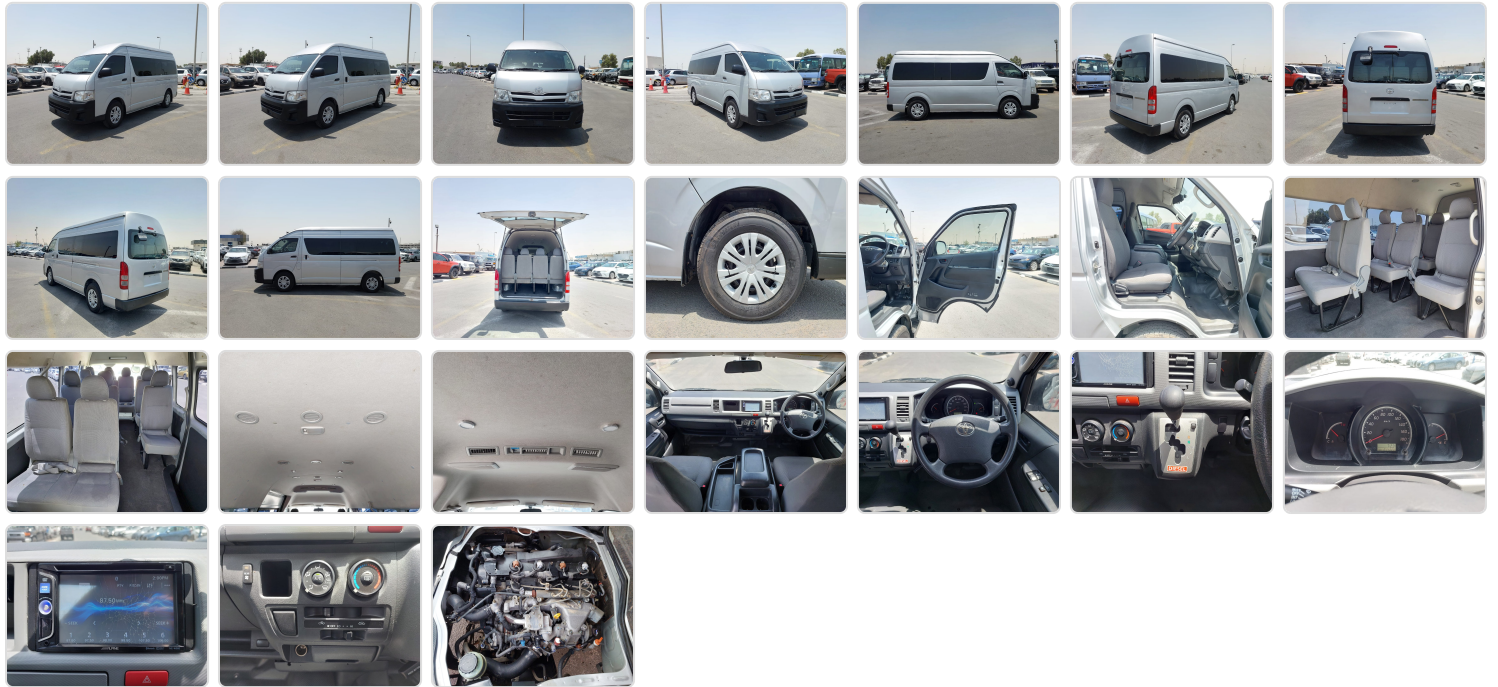

TOYOTA HIACE COMMUTER
Stock ID 334610

Registration Year: 2011
Manufacture Year: 2011

Vehicle Specifications

| | | | | | | | |
|----------------|------|-----------------|-------------------|-------------|-------------------|-----------|--------|
| Model: | | Chassis No: | JTFST22P300012057 | Grade: | | Fuel: | Diesel |
| Engine: | 1KD | Drive Train: | 2WD | Dimensions: | 24 M ³ | Shape: | VAN |
| Engine No: | 2023 | Transmission: | AT | Mileage: | 214329 | Capacity: | 3000cc |
| Ext. Color: | | Weight (kg): | | Seats: | 14 | Color: | |
| Certification: | | Classification: | | Exterior: | SILVER | Interior: | BLACK |

Vehicle images

Vehicle Options

| | | | | | | | | | |
|----------------|-----|-------------------|-----|-----------------|-----|------------------------|-----|---------------|-----|
| Pwr Steering | Yes | Pwr Wind | Yes | Pwr Mirrors | Yes | Center Lock | Yes | Air Cond | Yes |
| Reverse Camera | | Pwr Slide Door | | Easy Closer | | Cruise Control | | ABS | |
| Air Bag | Yes | Fog Lamps | | HID Head Lamps | | LED Head Lamps | | Spare Key | |
| Remote Key | | Push Start | | Seat Heater | | Pwr Seat | | Leather Seat | |
| Floor Mat | | Sun Roof | | Alloy Wheels | | Grill Guard | | Rear Wiper | |
| Rear Spoiler | | Stereo (FULL) | | Navi/TV | | CD Player | | Car MD | |
| AUX | | Spare Tire | | Spare Tire Case | | Puncture Repairing Kit | | Tool | |
| Jack | | Operators Manual | | Maint. Record | | 360 Degree Camera | | AM/FM Radio | Yes |
| 4WD | | 2WD | Yes | Back Tire | | TV | Yes | Body Kit | |
| Side Skirts | | Front Lip Spoiler | | Turbo | | Side Airbag | | Wheel Spanner | |