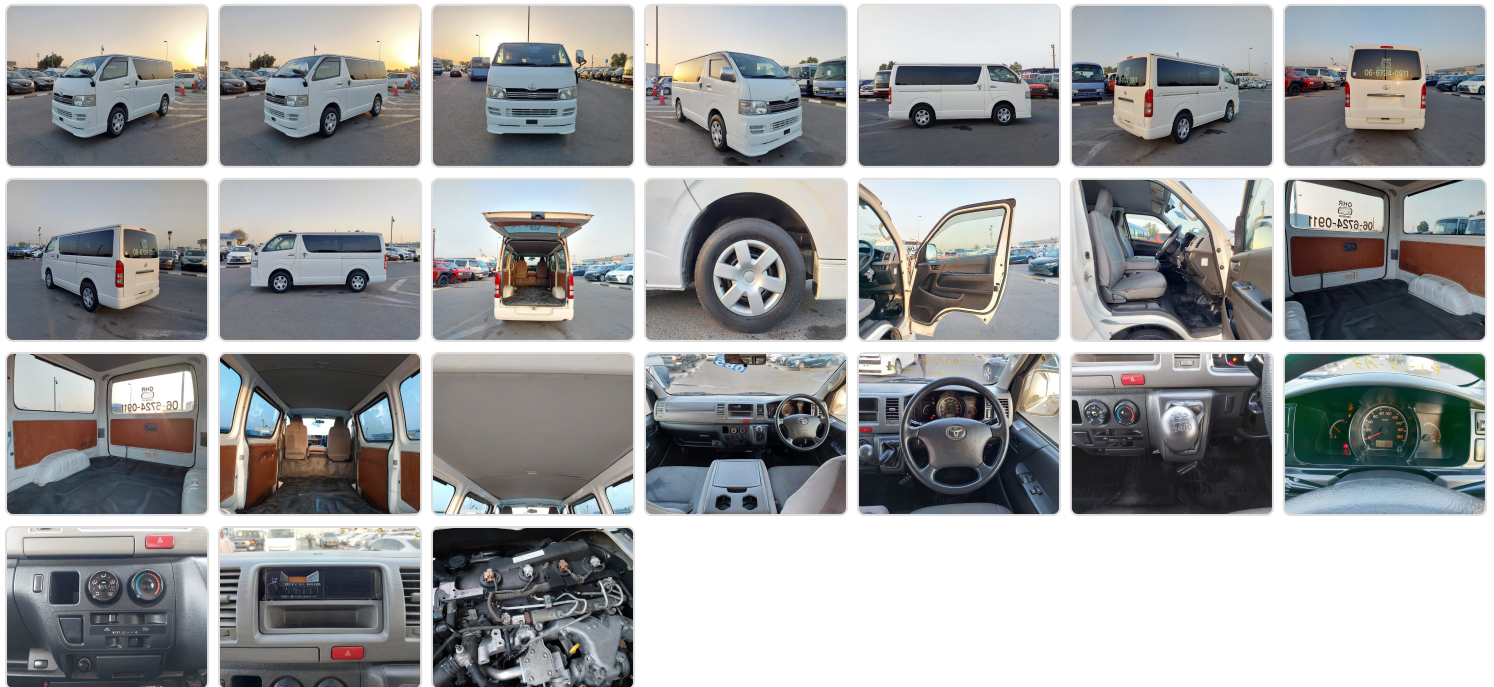

TOYOTA HIACE VAN
Stock ID 584954

Registration Year: 2009
Manufacture Year: 2009

Vehicle Specifications

Model:		Chassis No:	KDH201-0040108	Grade:		Fuel:	Diesel
Engine:	1KD	Drive Train:	2WD	Dimensions:	17 M ³	Shape:	VAN
Engine No:	2023	Transmission:	MT	Mileage:	218931	Capacity:	3000cc
Ext. Color:		Weight (kg):		Seats:	3	Color:	
Certification:		Classification:		Exterior:	WHITE	Interior:	BLACK

Vehicle images

Vehicle Options

Pwr Steering	Yes	Pwr Wind	Yes	Pwr Mirrors	Center Lock	Air Cond	Yes
Reverse Camera		Pwr Slide Door		Easy Closer	Cruise Control	ABS	
Air Bag	Yes	Fog Lamps		HID Head Lamps	LED Head Lamps	Spare Key	
Remote Key		Push Start		Seat Heater	Pwr Seat	Leather Seat	
Floor Mat		Sun Roof		Alloy Wheels	Grill Guard	Rear Wiper	
Rear Spoiler		Stereo (FULL)		Navi/TV	CD Player	Car MD	
AUX		Spare Tire		Spare Tire Case	Puncture Repairing Kit	Tool	
Jack		Operators Manual		Maint. Record	360 Degree Camera	AM/FM Radio	Yes
4WD		2WD	Yes	Back Tire	TV	Body Kit	
Side Skirts		Front Lip Spoiler		Turbo	Side Airbag	Wheel Spanner	
ESC		Keyless Entry		Front Airbags	Climate Control	Premium Lights	
Premium Wheels/Rims		Premium Paint		Racing Seats	Performance Tyres		