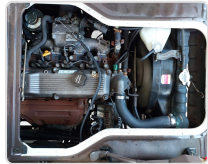

TOYOTA COASTER
Stock ID 603433

Registration Year: 1992
Manufacture Year: 1992

Vehicle Specifications

| | | | | | | | |
|----------------|------|-----------------|--------------|-------------|-------------------|-----------|--------|
| Model: | | Chassis No: | BB23-0004275 | Grade: | | Fuel: | Diesel |
| Engine: | 14B | Drive Train: | 2WD | Dimensions: | 36 M ³ | Shape: | BUS |
| Engine No: | 2023 | Transmission: | AT | Mileage: | 38600 | Capacity: | 3700cc |
| Ext. Color: | | Weight (kg): | | Seats: | 26 | Color: | |
| Certification: | | Classification: | | Exterior: | WHITE | Interior: | GRAY |

Vehicle images

Vehicle Options

| | | | | | | | |
|---------------------|-----|-------------------|-----|-----------------|------------------------|----------------|-----|
| Pwr Steering | Yes | Pwr Wind | | Pwr Mirrors | Center Lock | Air Cond | Yes |
| Reverse Camera | | Pwr Slide Door | | Easy Closer | Cruise Control | ABS | |
| Air Bag | | Fog Lamps | | HID Head Lamps | LED Head Lamps | Spare Key | |
| Remote Key | | Push Start | | Seat Heater | Pwr Seat | Leather Seat | |
| Floor Mat | | Sun Roof | | Alloy Wheels | Grill Guard | Rear Wiper | |
| Rear Spoiler | | Stereo (FULL) | | Navi/TV | CD Player | Car MD | |
| AUX | | Spare Tire | | Spare Tire Case | Puncture Repairing Kit | Tool | |
| Jack | | Operators Manual | | Maint. Record | 360 Degree Camera | AM/FM Radio | |
| 4WD | | 2WD | Yes | Back Tire | TV | Body Kit | |
| Side Skirts | | Front Lip Spoiler | | Turbo | Side Airbag | Wheel Spanner | |
| ESC | | Keyless Entry | | Front Airbags | Climate Control | Premium Lights | |
| Premium Wheels/Rims | | Premium Paint | | Racing Seats | Performance Tyres | | |