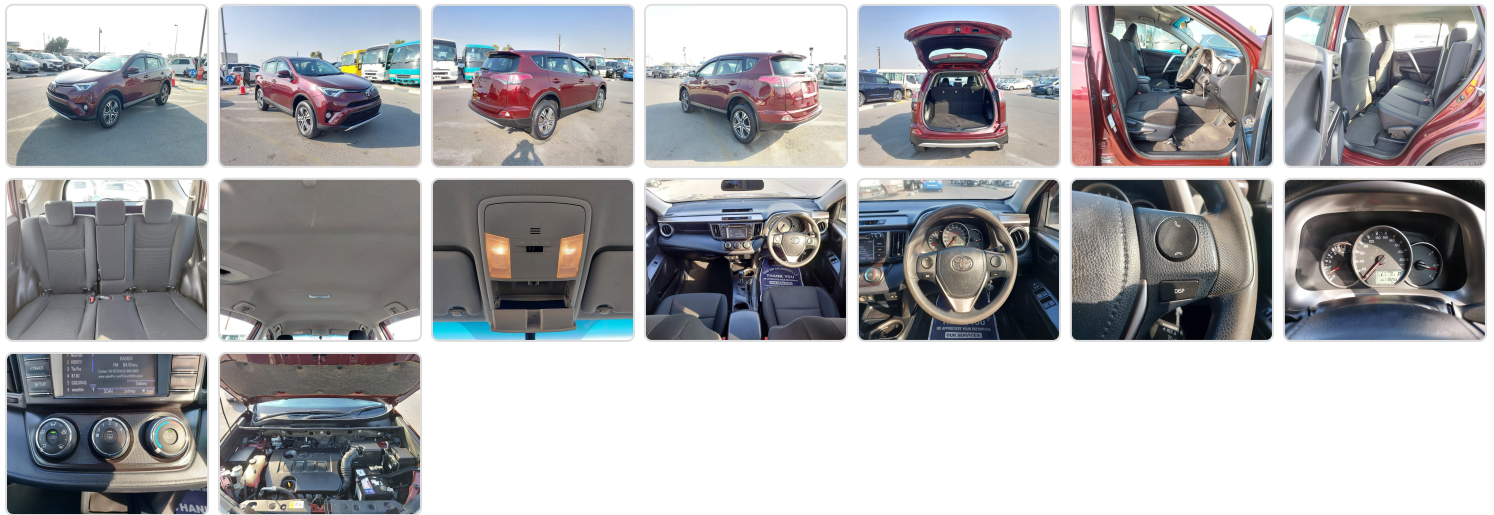

TOYOTA RAV4
Stock ID 683305

Registration Year: 2016
Manufacture Year: 0

Vehicle Specifications

Model:		Chassis No:	JTMZDREV20D082388	Grade:		Fuel:	Petrol
Engine:	3ZR-FE	Drive Train:	2WD	Dimensions:	15 M ³	Shape:	SUV
Engine No:	2023	Transmission:	AT	Mileage:	118300	Capacity:	2000cc
Ext. Color:		Weight (kg):		Seats:	5	Color:	
Certification:		Classification:		Exterior:	MAROON	Interior:	BLACK

Vehicle images

Vehicle Options

Pwr Steering	Yes	Pwr Wind	Yes	Pwr Mirrors	Yes	Center Lock	Yes	Air Cond	Yes
Reverse Camera	Yes	Pwr Slide Door		Easy Closer		Cruise Control		ABS	
Air Bag	Yes	Fog Lamps	Yes	HID Head Lamps		LED Head Lamps		Spare Key	
Remote Key		Push Start		Seat Heater		Pwr Seat		Leather Seat	
Floor Mat		Sun Roof		Alloy Wheels	Yes	Grill Guard		Rear Wiper	
Rear Spoiler	Yes	Stereo (FULL)		Navi/TV		CD Player		Car MD	
AUX		Spare Tire		Spare Tire Case		Puncture Repairing Kit		Tool	
Jack		Operators Manual		Maint. Record		360 Degree Camera		AM/FM Radio	Yes
4WD		2WD	Yes	Back Tire		TV	Yes	Body Kit	
Side Skirts		Front Lip Spoiler		Turbo		Side Airbag		Wheel Spanner	
ESC		Keyless Entry		Front Airbags		Climate Control		Premium Lights	

Premium Wheels/Rims		Premium Paint		Racing Seats		Performance Tyres	
------------------------	--	---------------	--	--------------	--	-------------------	--