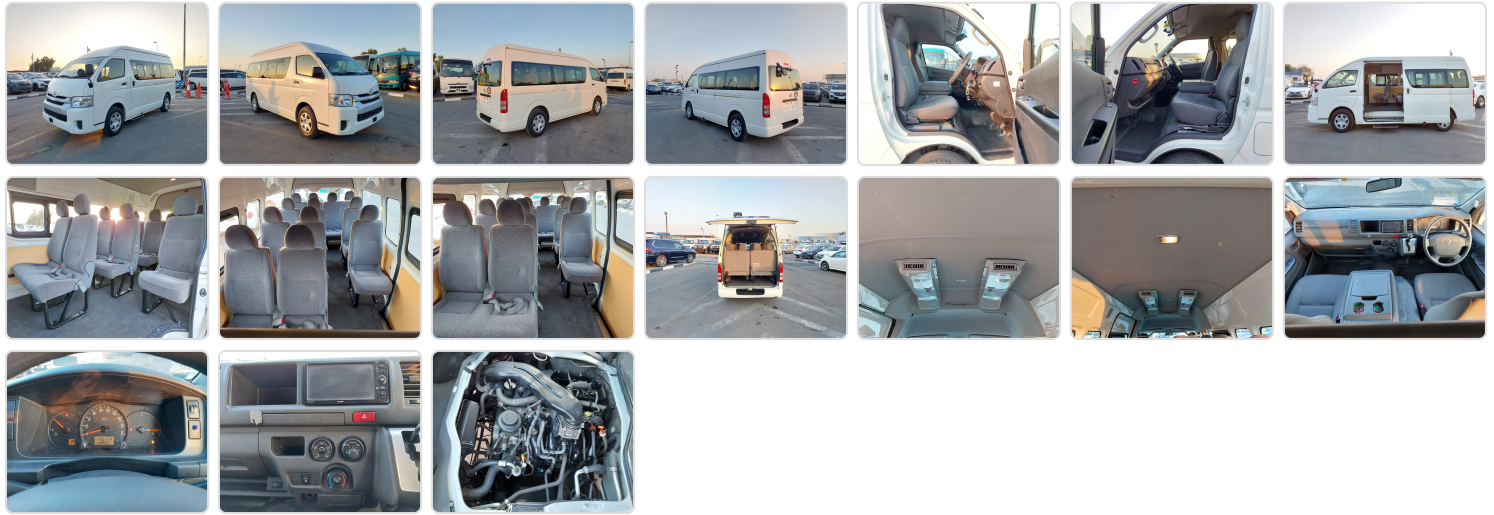

**TOYOTA HIACE COMMUTER**  
Stock ID 305719

**Registration Year: 2014**  
**Manufacture Year: 0**

## Vehicle Specifications

<b>Model:</b>		<b>Chassis No:</b>	TRH221-0046800	<b>Grade:</b>		<b>Fuel:</b>	Petrol
<b>Engine:</b>	2TR-FE	<b>Drive Train:</b>	2WD	<b>Dimensions:</b>	24 M <sup>3</sup>	<b>Shape:</b>	VAN
<b>Engine No:</b>	2023	<b>Transmission:</b>	AT	<b>Mileage:</b>	140500	<b>Capacity:</b>	2700cc
<b>Ext. Color:</b>		<b>Weight (kg):</b>		<b>Seats:</b>	14	<b>Color:</b>	
<b>Certification:</b>		<b>Classification:</b>		<b>Exterior:</b>	WHITE	<b>Interior:</b>	GRAY

## Vehicle images